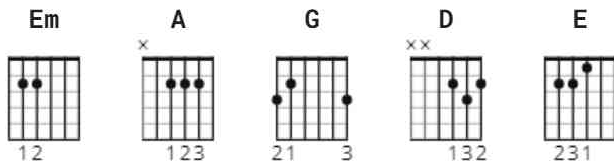

# You'll Always Find Me In The Kitchen At Parties Chords by Jona Lewie

Difficulty: intermediate

Tuning: E A D G B E

## CHORDS

You'll Always Find Me In The Kitchen At Parties - Jona Lewie

[Intro]

| Em | % | % | % |

[Verse 1]

Em

I'm no good at chatting up and always get rebuffed

Em

| G | D | G | D | Em | % |

[Verse 3]

Em

Then I met this debutante I said I like new wave rock

Em

She was into French cuisine but I ain't no Cordon Bleu

Em

This was at some do in Palmer's green.....I had no luck with her

Em

A

Em

You will still find him in the kitchen at parties

**A** **Em**  
You will still find him in the kitchen at parties

| G | D | G | D | Em | % |

[Verse 4]

**Em**  
At last I met a pretty girl she laughed and talked with me  
**Em**  
We both walked out of the kitchen and danced in a new way