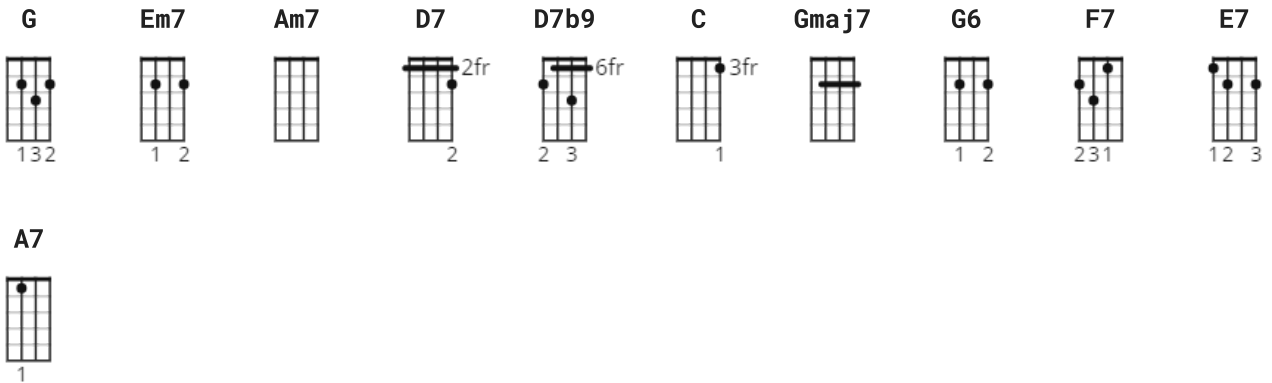

You Send Me Chords by Sam Cooke

Difficulty: intermediate

Tuning: E A D G B E

CHORDS

...YOU SEND ME... by Sam Cooke

from 'Sam Cooke' (1957)

[Verse 1]

G Em7 Am7 D7
Darling, yo-u... send me,
G Em7 Am7 D7
I know yo-u... send me.
G Em7 Am7 D7
Darling, yo-u... send me,
G Em7
Honest you do, honest you do,
Am7 D7b9
Honest you do, woa-oh-oh, oh-oh-oh.

[Verse 2]

G Em7 Am7 D7
Yo-u... thrill me,
G Em7 Am7 D7
I know yo-u... thrill me.
G Em7 Am7 D7
Darling, you, you, you, you, thrill me,
G C G
Honest you do.

[Bridge 1]

Am7 D7b9 Gmaj7 G6
At first I thought it was in-fat-u-ation,

Am7 D7b9 Gmaj7 G6
 But ooh, it's lasted so long.
Am7 D7b9 Gmaj7 F7 E7
 Now I find myself wan -ting,
A7 D7
 To marry you and take you home, woa-oh-oh, oh-oh-oh.

[Verse 3]

G Em7 Am7 D7
 You, you, you, you... send me,
G Em7 Am7 D7
 I know yo-u... send me.
G Em7 Am7 D7
 I know yo-u... send me,
G Em7 Am7 D7b9
 Honest you do.