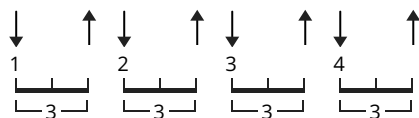

What A Wonderful World Chords by Louis Armstrong

Difficulty: advanced

Tuning: E A D G B E

Key: F

CHORDS

F  342	Gm7/F  12	Am  231	Bb  234	Gm7  3	A7  1 2	Dm  231	Db  43 2	C7  3241	B7-5  314 2
Bbmaj7  324	Gm/F  12	Gm/C  3	F/C  342	F6/C  3 2	Gm  34	F6  32	C/E  32 1	C  32 1	F#dim7  23 4
Eb9  1 32	D9  21	D7b9  4 2 3	C7b9  3142	Bb6  1 42					

STRUMMING

72 bpm

[Intro]

| F | Gm7/F | F | Gm7/F |

[Verse 1]

F **Am** **Bb** **Am**
 I see trees of green, red roses too
Gm7 **F** **A7** **Dm**
 I see them bloom, for me and you,
Db **Gm7** **C7** **F** **B7-5** **Bbmaj7** **C7**
 And I think to myself, what a wonderful world.