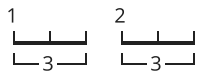

CHORUS 67 bpm