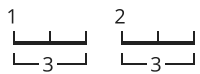

[Verse 1]

G **Bm** **C**
Georgia, wrap me up in all your...

G **Bm** **C**
I want ya, in my arms

G
Oh, let me hold ya

Bm **C** **G**
I'll never let you go again,

like I did

D
Oh, I used to say

[Chorus]

C **D**
"I would never fall in love again until

G **Bm**
I found her"

C **D**
I said, "I would never fall unless it's