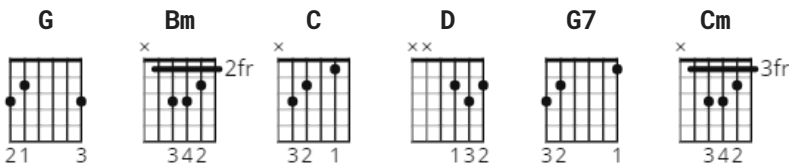

# Until I Found You Chords by Stephen Sanchez

Description: A super simple version for my fellow bar chord avoiders :').

Difficulty: beginner

Tuning: E A D G B E

Capo: 3rd fret

Key: Bb

## STRUMMING

VERSE 67 bpm

CHORUS 67 bpm

[Verse 1]

**G** **Bm** **C**  
Georgia, wrap me up in all your...

**G** **Bm** **C**  
I want ya, in my arms

**G**  
Oh, let me hold ya

**Bm** **C** **G**  
I'll never let you go again,

[Chorus]

**C**                    **D**  
"I would never fall in love again until  
**G**                    **Bm**  
I found her"  
                                  **C**                    **D**  
I said, "I would never fall unless it's  
**G**                    **G7**  
you I fall into"  
          **C**                    **D**  
I was lost within the darkness, but  
          **G**                    **Bm**  
then I found her  
          **C**                    **Cm**  
I found you

[Instrumental]

**G Bm C Cm**

[Chorus]

**C**                    **D**  
"I would never fall in love again until  
**G**                    **Bm**  
I found her"

**C** **D**  
I said, "I would never fall unless it's  
**G** **G7**  
you I fall into"  
**C** **D**  
I was lost within the darkness, but  
**G** **Bm**  
then I found her  
**C** **Cm** **G**  
I found you