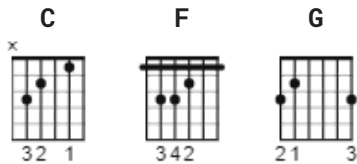

# Tulane Chords by Chuck Berry

Difficulty: beginner

Tuning: E A D G B E

Key: C

## CHORDS

TULANE

As recorded by Chuck Berry

(From the 1970 Album BACK HOME)

[Intro]

**C F C G C G**

[Verse 1]

**C**

Tulane and Johnny opened a novelty shop

**C**

Back under the counter was the cream of the crop

**F**

Everything was clicking and the business was good

**C**

'Til one day, lo and behold, an officer stood

**G**

[Verse 3]

**C**  
Go, let Danny drive in case you run into the man  
**C**  
Back by the shop and get the stuff and hide it in the van  
**F**  
Go back by your father's, get the money for the bail  
**C**  
And bring it down and bail me out this rotten, funky jail  
**G** **F**  
We got to get a lawyer in the click of politics  
**C** **G**  
Somebody who can win the thing or get the thing fixed