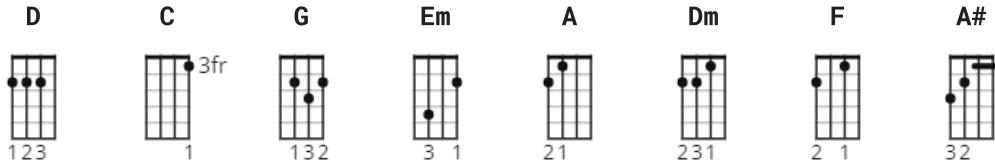

To Love Somebody Chords by Bee Gees

Difficulty: beginner

Tuning: E A D G B E

CHORDS

To Love Somebody chords
The Bee Gees *

[Intro]

D C G \ D

D

[Verse]

 D Em
There's a light
 G
A certain kind of light
 D C
That never shone on me
 D A
I want my life to be lived with you
 G
Lived with you

 D Em G
There's a way, everybody say
 D C
To do each and every little thing
 D
But what good does it bring?
 A G
If I ain't got you, ain't got you

[Chorus]

D A
You don't know what it's like, baby
G D
You don't know what it's like
 A
To love somebody
 G
To love somebody

D

The way I love you

D C G \ D

[Verse]

D

D Em

In my brain,

G

I see your face again

D C

I know my frame of mind

D

You ain't got to be so blind

A