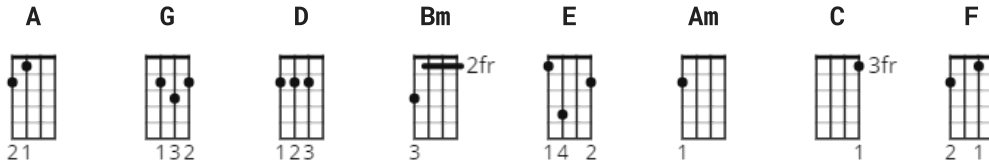

To Love Somebody Chords by Bee Gees

Difficulty: beginner

Tuning: E A D G B E

CHORDS

To Love Somebody chords
The Bee Gees *

[Intro]

A G D \ A

A

[Verse]

There's a light **A Bm**
A certain kind of light **D**
That never shone on me **A G**
I want my life to be lived with you **A E**
Lived with you **D**

There's a way, everybody say **A Bm D**
To do each and every little thing **A G**
But what good does it bring? **A**
If I ain't got you, ain't got you **E D**

[Chorus]

You don't know what it's like, baby **A E**
You don't know what it's like **D A**
To love somebody **E**
To love somebody **D**

A

The way I love you

A G D \ A

[Verse]

A

A Bm

E **A**
No no no no no no no

A **E**
You don't know what its like, baby

D **A**
You don't know what it's like

E
To love somebody

D
To love somebody . .

* Alternate:

Capo II

A = **G**