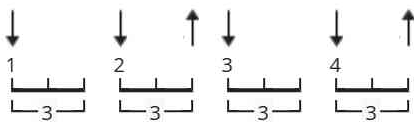

Summer Wind Chords by Frank Sinatra

Difficulty: beginner

Tuning: E A D G B E

CHORDS

STRUMMING

89 bpm

Artist: Frank Sinatra

Song: Summer Wind