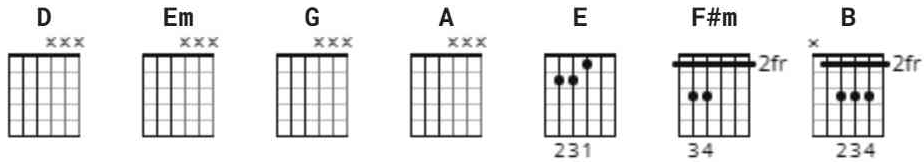

Summer Wind Chords by Frank Sinatra

Difficulty: beginner

Tuning: E A D G B E

CHORDS

STRUMMING

89 bpm

Artist: Frank Sinatra

Song: Summer Wind

[Verse 1]

D

The summer wind, came blowin' in

Em

From across the sea

D

It lingered there to touch your hair and walk with me

D

All summer long we sang a song

G

Em

And then we strolled that golden sand

D

Em

A D

Two sweethearts and the summer wind