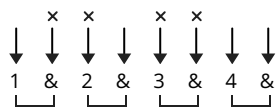

STRUMMING

WHOLE SONG 120 bpm