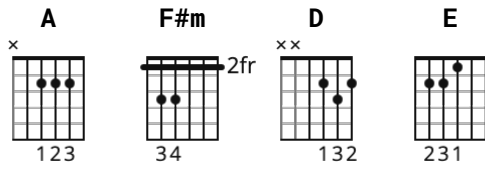

# Stand By Me Chords by Ben E. King

Difficulty: beginner  
 Tuning: E A D G B E  
 Key: A

## STRUMMING

WHOLE SONG 120 bpm

BEN E. KING - STAND BY ME

e	-----	-----	-----	-----
B	-----	-----	-----	-----
G	-----	-----	-----	-----
D	-7-----7-----6-	-7-----7-----7-6-	-----	-----
A	-----7---	-----	-9-----9-----7---	-9-----9-----9-7-
E	-----	-----	-----	-----

**F#m**  
Should tumble and fall

**D** **E** **A**  
Or the mountain should crumble to the sea

**A**  
I won't cry, I won't cry

**F#m**  
No, I won't shed a tear

**D** **E** **A**  
Just as long as you stand, stand by me