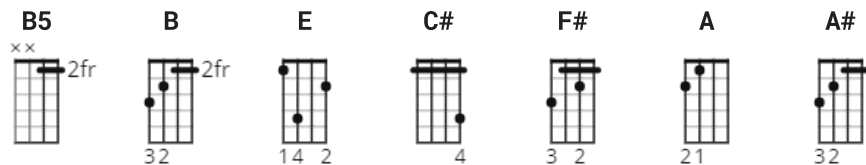

Shes So Fine Chords by The Easybeats

Difficulty: intermediate

Tuning: E A D G B E

CHORDS

She's So Fine - The Easybeats, from 1965's Easy
Written by Stevie Wright and George Young

Play this riff with the last note being equal to the first word of each line for Verse 1.

Also, this leads into the first B of the chorus.

Intro:

D|-----4|

A|0-0-1-2| x4

(Scream starts between second and third repeat)

1st Verse

B5	A A A# (notes for first verse)
I woke up bright and early this mornin'	
B5	A A A# (played as in the intro)
My little girl was not in sight	
B5	A A A# (except for the last note)
I been lookin' everywhere	
B5	A A A# (that is replaced by the chord)
Mornin' noon and daylight	

Chorus:

	B	
'Cause she's so fine		
	E	
She's so fine		
	C#	
Well she's so fine		
F#		A A A#
Oh__ she's so fine you know I wish she was mine		

Verse 2: (All chords now)

B	A A A#
I've got somethin' to tell her	
B	A A A#
And maybe she'll listen maybe not	
B	A A A#
But I loved that woman like never before	
B	A A A#
'Cause all my love she's got	

Chorus:

Well she's so fine **B**
She's so fine **E**
Well she's so fine **C#**
Whoa-Oh__ she's so fine you know I wish she was mine, ah c'mon Harry **B A**

Solo:

B A x4
B A
One
B A
Two
B A
Three
B A
Six, sorry Harry