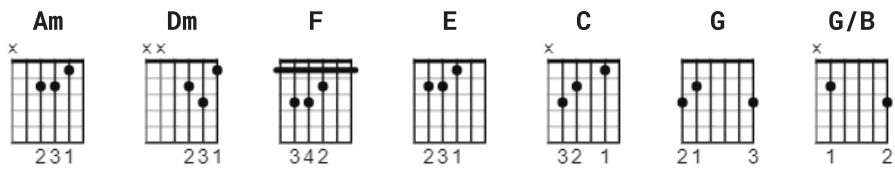

The Road To Hell Chords by Chris Rea

Difficulty: beginner

Tuning: E A D G B E

Key: Am

CHORDS

[Intro]

Am	Am	Am	Am
Am	Am	Am	Am
Am	Am	Dm	Dm
F	E	Am	Am
Am	Am	Dm	Dm
F	E	Am	Am

[Verse 1]

Well, I'm standing by a river, but the water doesn't flow
It boils with every poison you can think of
And I'm underneath the street light, the delight of joy I know
Scared beyond belief, way down in the shadows

[Bridge]

And the perverted fear of violence
Chokes the smile on every face
Common sense is ringing out the bells

[Chorus]

This ain't no technological breakdown
Oh no, this is the road to hell

[Slide Solo]