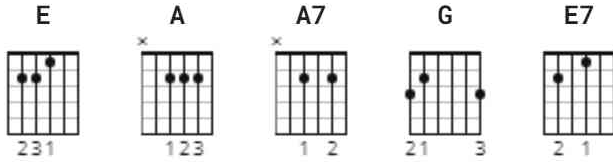

Polk Salad Annie Chords by Tony Joe White

Difficulty: beginner

Tuning: E A D G B E

CHORDS

[Verse]

E
Down in Louisiana
E
Where the alligators grow so mean
E
Lived a girl that I swear to the world
E
Made the alligators look tame

[Chorus]

N.C. **A A7**
Polk salad Annie
E
Gators got your granny
G **A**
Everybody said it was a shame
G **A** **E**
For the mama was working on the chain-gang
E
What a mean, vicious woman

[Verse]

E
Everyday before supertime
E **E7**
She'd go down by the truck patch
E
And pick her a mess of Polk salad
E
And carry it home in a tote sack

[Chorus]

N.C. **A**
Polk salad Annie
E
Gators got you granny
G **A**
Everybody said it was a shame
G **A** **E**
Cause the mama was working on the chain-gang

E
Whoo, how wretched, dispiteful, straight-razor totin' woman,

[Bridge]

E **E7**
Sock a little Polk salad to him

E
Yeah, you know what, yeah, yeah

[Verse]

E
Her daddy was a lazy and a no-count

E
Claimed he had a bad back

E
All her brothers were fit for

E
Was stealing watermelons out of my truck patch