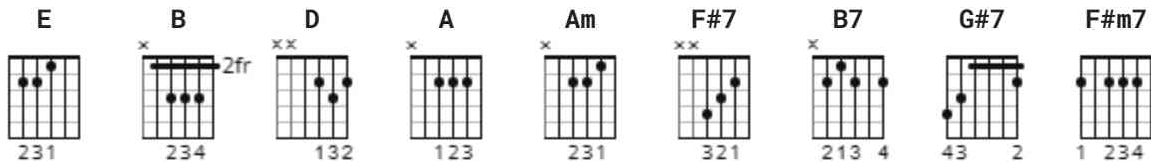

Make You Feel My Love Chords by Adele

Difficulty: beginner

Tuning: E A D G B E

Capo: 3rd fret

Key: G

CHORDS

STRUMMING

70 bpm

[Intro]

| E | B | D | A |
| Am | E | F#7 B7 | E |

[Verse 1]

E B
When the rain is blowing in your face
D A
And the whole world is on your case
Am E
I could offer you a warm embrace
F#7 B7 E
To make you feel my love

[Verse 2]

E B
When evening shadows and the stars appear
D A
And there is no one there to dry your tears
Am E
I could hold you for a million years

E **B**
I could make you happy, make your dreams come true

D **A**
Nothing that I wouldn't do

Am **E**
Go to the ends of the earth for you

F#7 **B7** **E**
To make you feel my love

F#7 **B7** **E**
To make you feel my love