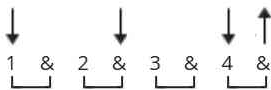

Make You Feel My Love Chords by Adele

Difficulty: beginner

Tuning: E A D G B E

Capo: 3rd fret

Key: G

CHORDS

STRUMMING

70 bpm

[Intro]

| E | B | D | A |
| Am | E | F#7 B7 | E |

[Verse 1]

E B
When the rain is blowing in your face
D A
And the whole world is on your case
Am E
I could offer you a warm embrace
F#7 B7 E
To make you feel my love