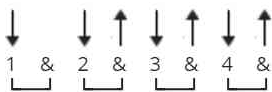

Lyin Eyes chords by Eagles

Tuning: E A D G B E

Key: G

CHORDS

STRUMMING

133 bpm

[Intro]

F Fmaj7 A# Gm C7 F

[Chorus]

F **A#** **F** **A#** **F** **Dm** **Am**
You can't hi- ide your lyin' eyes, and your smi-i-ile is a thin
Gm **C**
disguise.

F **D#/F** **A#** **G7** **Gm** **C**
I thought by no - ow you'd rea-li - ize there ain't no way to hide your
F
lying eyes.