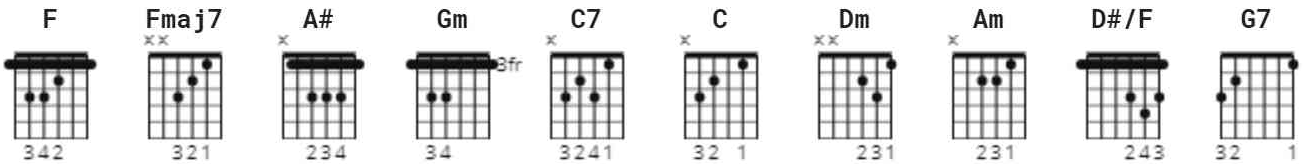

Lyin Eyes chords by Eagles

Tuning: E A D G B E

Key: G

CHORDS

STRUMMING

133 bpm

[Intro]

F Fmaj7 A# Gm C7 F

[Verse]

F Fmaj7 A#
City girls just seem to find out early,
Gm C7
how to open doors with just a smile.
F Fmaj7 A#
A rich old man and she won't have to worry;
Gm A# F
she'll dress up all in lace and go in style.

[Chorus]

F **A#** **F** **A#** **F** **Dm** **Am**
You can't hi- ide your lyin' eyes, and your smi - ile is a thin
Gm **C**
disguise.

F **D#/F** **A#** **G7** **Gm** **C**
I thought by no - ow you'd rea-li - ize there ain't no way to hide your
F
lying eyes.

[Chorus]

F **A#** **F** **A#** **F** **Dm** **Am**
You can't hi- ide your lyin' eyes, and your smi-i-ile is a thin
Gm **C**
disguise.

F **D#/F** **A#** **G7** **Gm** **C**
I thought by no - ow you'd rea-li - ize there ain't no way to hide your
F
lying eyes.