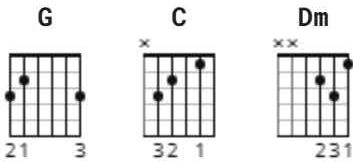

Louie Louie Chords by Kingsmen

Difficulty: absolute beginner

Tuning: E A D G B E

CHORDS

Louie Louie chords
The Kingsmen

G C Dm C

G C Dm C G C Dm C
Louie Louie, oh no, we gotta go.

G C Dm C G C Dm C
Louie Louie, oh baby, we gotta go.

G C Dm C
A fine girl, who waited for me.

G C Dm C
I catch a ship across the sea.

G C Dm C
I sailed the ship all alone.

G C Dm C
I wondered when I'm gonna make it home.

G C Dm C G C Dm C
Louie Louie, oh no no no, we gotta go.

G C Dm C G C Dm C
Louie Louie, oh baby, we gotta go.

G C Dm C
Three nights and days I sailed the sea.

G C Dm C
I think of the girl constantly.

G C Dm C
On the ship, I dream she there.

G C Dm C
I smell the rose that's in her hair.

G C Dm C G C Dm C

Louie Louie, oh no, we gotta go.

G C Dm C G C Dm C

Louie Louie, oh baby, we gotta go.

G C Dm C

I see Jamaican moon above.

G C Dm C

See the girl I'm thinking of.