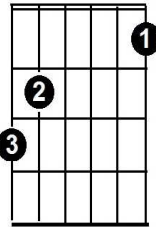

# LEAN ON ME in C

C

F

G

G7

## INTRO

C F C G G7 C F C G C  
C F C G G7 C F C G C

Sometimes in our lives we all have pain We all have sorrow

C F C G C

But if we are wise We know that there's always tomorrow

## CHORUS

G C G D D7

Lean on me, when you're not strong And I'll be your friend I'll help you carry on

C F C G C

For it won't be long 'Til I'm gonna need Somebody to lean on

C F C G G7

Please swallow your pride If I have things you need to borrow

## CHORUS

C F C G G7

Lean on me, when you're not strong And I'll be your friend I'll help you carry on

C F C G C

For it won't be long 'Til I'm gonna need Somebody to lean on LAST LINE X 2