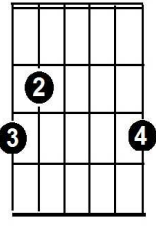

# LEAN ON ME in C

C

F

G

G7

## INTRO

C F C G G7 C F C G C  
C F C G G7 C F C G C

Sometimes in our lives we all have pain We all have sorrow

C F C G C

But if we are wise We know that there's always tomorrow

## CHORUS

G C G D D7

Lean on me, when you're not strong And I'll be your friend I'll help you carry on

C F C G C

For it won't be long 'Til I'm gonna need Somebody to lean on

C F C G G7

Please swallow your pride If I have things you need to borrow

## CHORUS

C F C G G7

Lean on me, when you're not strong And I'll be your friend I'll help you carry on

C F C G C

For it won't be long 'Til I'm gonna need Somebody to lean on LAST LINE X 2