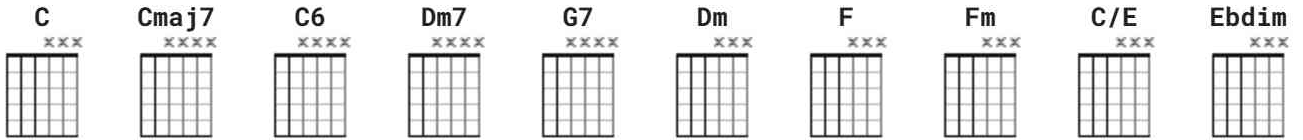

La Vie En Rose Chords by Louis Armstrong

Difficulty: intermediate

Tuning: E A D G B E

Key: C

CHORDS

[Verse 1]

C **Cmaj7**
Hold me close and hold me fast

C6 **Dm7 G7**
The magic spell you cast, this is la vie en ro-se

Dm7 **G7**
When you kiss me, heaven sighs

Dm **Dm7 G7**
And though I close my eyes, I see la vie en ro-se

[Verse 2]

C **Cmaj7**
When you press me to your heart

C6 **F**
I'm in a world apart, a world where roses bloom

Fm **C/E**
And when you speak, angels sing from above

Ebdim **Dm** **G7**
Everyday words seem to turn into love songs

C **Cmaj7**
Give your heart and soul to me

Dm7 G7 C
And life will always be la vie en rose