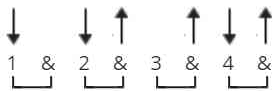

In My Life Chords by The Beatles

Difficulty: beginner
 Tuning: E A D G B E
 Capo: 2nd fret

CHORDS

STRUMMING

MAIN PATTERN 104 bpm

ALTERNATIVE 104 bpm

[Intro]

[Verse 1]