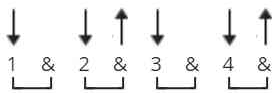

In My Life Chords by The Beatles

Difficulty: beginner
 Tuning: E A D G B E
 Capo: 2nd fret

CHORDS

STRUMMING

MAIN PATTERN 104 bpm

ALTERNATIVE 104 bpm

[Intro]

[Verse 1]