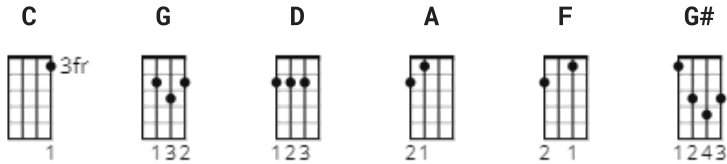

If You Leave Me Chords by Mental as Anything

Difficulty: intermediate

Tuning: E A D G B E

CHORDS

[Intro]

C G C G
C G C G

[Verse 1]

D A
Words were exchanged last night
D A
You could call it a fight
D A
It's such a shame, I never thought we would
D A
Wouldn't be so bad, if it weren't so good
D A D A
I've had enough of that, with other loves in days gone by
D A
It wasn't much I know
D A
Just enough, enough to make me cry

[Chorus]

C G
If you leave me can I come too
C G
We can always stay
C G
But if you leave me can I come too
F G# G
And if you go, can I come too ooh

[Instrumental]

C G C G
C G C G

[Verse 2]

D A
Don't let it happen again