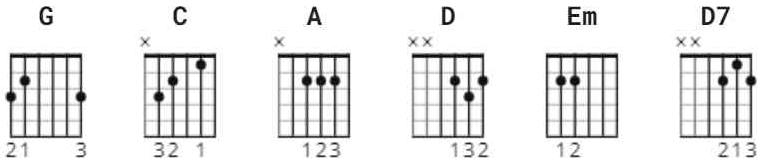

I Want To Sing That Rock And Roll Chords by Gillian Welch

Difficulty: beginner

Tuning: E A D G B E

Capo: 1st fret

CHORDS

I Want to Sing That Rock and Roll - Gillian Welch Capo 1

CHORUS

G **C** **G**
I want to sing that rock and roll
G **A** **D**
I want to 'lectrify my soul
G
'Cause everybody been making a shout
C
So big and loud, been drownin' me out
G **D** **G**
I want to sing that rock and roll

VERSE 1

Em **C** **G**
I want to reach that Glory Land
D **A** **D** **D7**
I want to shake my Savior's hand

G **C** **G**
I want to sing that rock and roll

G **A** **D**
I want to 'lectrify my soul

G
'Cause everybody been making a shout

C
So big and loud, been drownin' me out

G **D** **G**
I want to sing that rock and roll

VERSE 2

Em **C** **G**
I been a-traveling near and far

D **A** **D** **D7**
But I want to lay down my old guitar

G **C** **G**
I want to sing that rock and roll

G **A** **D**
I want to 'lectrify my soul

G
'Cause everybody been making a shout

C
So big and loud, been drownin' me out

G **D** **G**
I want to sing that rock and roll

INSTRUMENTAL - CHORUS CHORDS