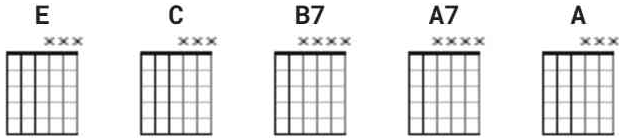

Honey Dont Chords by The Beatles

Difficulty: beginner

Tuning: E A D G B E

CHORDS

#-----PLEASE

NOTE-----#

This file is the author's own work and represents their interpretation of the

song. You may only use this file for private study, scholarship, or research.

#-----
-----#

Honey Don't chords

The Beatles (Carl Perkins)

E

Well how come you say you will when you won't

C

Say you do baby when you don't

E

Well honey don't, well honey don't, a little-little honey don't

B7 **A** **E**

I say you will when you won't, ah-a honey don't

Set8

<http://sites.google.com/site/guitarmusicchordsandlyrics/>