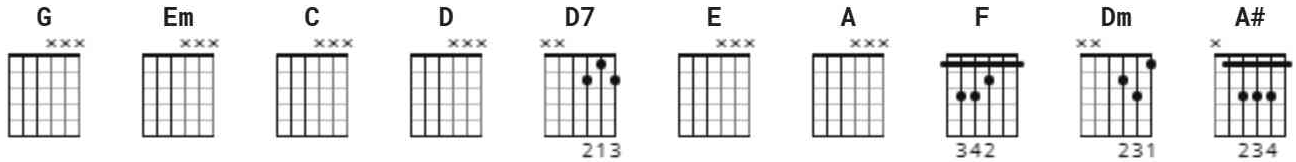

Hey Baby Chords by Bruce Channel

Difficulty: intermediate

Tuning: E A D G B E

CHORDS

Hey Baby chords
Bruce Channel **

G Em * C D G Em C
He-e-e-ey Hey baby. (ooh ahh)
D G Em C D G Em C D
I wanna kno-o-o-w if you'll be my girl 2x

C
When I saw you walking down the street
G
I said that's the kind of girl I'd like to meet
C
She's so pretty, Lord she's fine.
D D7 D
I'd like her mine all mine.

G Em C D G Em C
He-e-e-ey Hey baby. (ooh ahh)
D G Em C D G Em C D
I wanna kno-o-o-w if you'll be my girl 2x

E A
When you turned and walked away that`s when I want to say
D G
come on baby give me a whirl I wanna know if you`ll be my girl

G Em C D G Em C
He-e-e-ey Hey baby. (ooh ahh)
D G Em C D G Em C D
I wanna kno-o-o-w if you'll be my girl

G Em C D 4x

* It has been suggested that F#7 is a better fit

** Alternate:

Capo II

G = F
Em = Dm
C = A#
D = C
A = G
E = D

Set8

<http://sites.google.com/site/guitarmusicchordsandlyrics/>