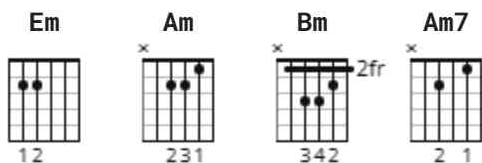

# Drive Chords by Joe Bonamassa

Difficulty: beginner

Tuning: E A D G B E

## CHORDS

[Intro]

Em Em Am Em Bm Am7 Em

[Verse]

Em

Babe you've been feeling poorly

Em

I've been dealing with stress

Into the night, into the light

**Em**

Let's ride

**Bm**

Put on an old blues song

**Am**

Let all our troubles be gone

**Em**

Let's Drive

**Bm**

Put on an old blues song

**Am**

Let all our troubles be gone

**Em**

Let's Drive

**Em**