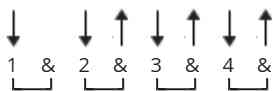

Dead Flowers Chords by The Rolling Stones

Difficulty: beginner

Tuning: E A D G B E

CHORDS

STRUMMING

VERSE 129 bpm

PRE-CHORUS, CHORUS 129 bpm

Song: Dead Flowers

Artist: Rolling Stones

Album: Sticky Fingers

Tabbed By: Michael MacMillan

Here's a great and easy strum-along song by the Stones. It's essentially

three chords throughout the whole song and it has a country feel to it.