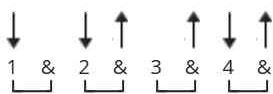

Dead Flowers Chords by The Rolling Stones

Difficulty: beginner

Tuning: E A D G B E

CHORDS

STRUMMING

VERSE 129 bpm

PRE-CHORUS, CHORUS 129 bpm

Song: Dead Flowers

Artist: Rolling Stones

Album: Sticky Fingers

Tabbed By: Michael MacMillan

Here's a great and easy strum-along song by the Stones. It's essentially

three chords throughout the whole song and it has a country feel to it.