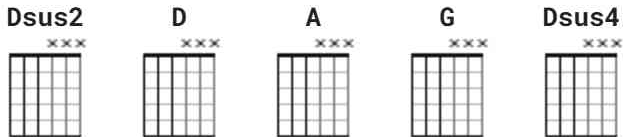

Dead Flowers Chords by The Rolling Stones

Difficulty: beginner

Tuning: E A D G B E

CHORDS

STRUMMING

VERSE 129 bpm

PRE-CHORUS, CHORUS 129 bpm

Song: Dead Flowers

Artist: Rolling Stones

Album: Sticky Fingers

Tabbed By: Michael MacMillan

Here's a great and easy strum-along song by the Stones. It's essentially

three chords throughout the whole song and it has a country feel to it.