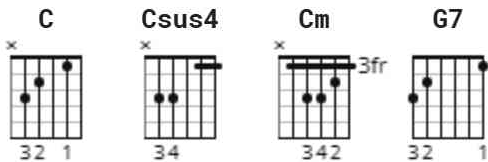

# C'est La Vie Chords by Bob Seger

Difficulty: intermediate

Tuning: E A D G B E

## CHORDS

C'EST LA VIE - Bob Seger

(The F#-chords is actually alternating F#- and F#sus4 - chords; listen to the break.

When played solo you can also

use a F#m - chord for a more rock'n'roll feel:

**C - C - Csus4 - Cm - C - C)**

**C** (C)  
It was a teenage wedding and the old folks wished 'em well

**C** **G7** (  
You could see that Pierre did truly love the madmoi - selle  
**G7**)

**G7** (  
And now the young monsieur and madam have rung the chapel bell  
**G7**)

Break:

C - G7 - C

It was a **C** teenage wedding and the old folks wished 'em well **(C)**

You could **C** see that Pierre did truly love the mademoi - **G7** selle **(**  
**G7)**

And now the **G7** young monsieur and madam have rung the chapel bell **(**  
**G7)**