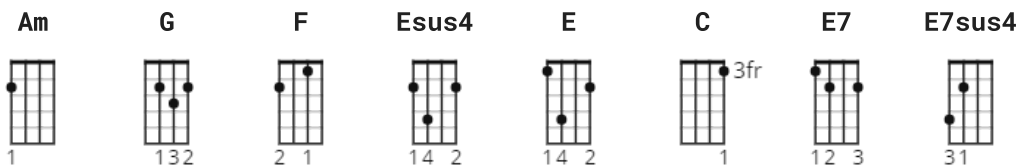

California Dreamin Chords by The Mamas & The Papas

Difficulty: beginner
Tuning: E A D G B E
Capo: 4th fret
Key: C#m

CHORDS

STRUMMING

112 bpm

1 & 2 & 3 & 4 & 5 & 6 & 7 & 8 &

Capo 4th fret
Standard tuning

Esus4:

[Verse 1]

Am
G
F
G
Esus4
E
F
 All the leaves are brown and the sky is gray
 (All the leaves are brown) (and the skies are grey
 ey)
C
E
Am
F
Esus4
E
 I've been for a walk on a winter's day
 (I've been for a wa-a-a-alk) (On a winter's day)
Am
G
F
G
Esus4
E
 I'd be safe and warm if I was in L.A.
 (I'll be safe and warm) (If I was in L.A.)