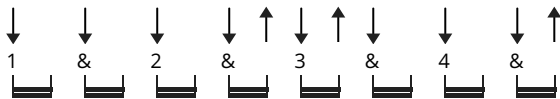

Breathe Chords by Taylor Swift feat. Colbie Caillat

Difficulty: beginner

Tuning: E A D G B E

Capo: 6th fret

Key: C#

CHORDS

STRUMMING

74 bpm