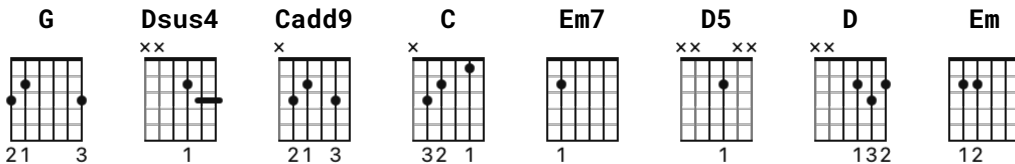

Breathe Chords by Taylor Swift feat. Colbie Caillat

Difficulty: beginner

Tuning: E A D G B E

Capo: 6th fret

Key: C#

CHORDS

STRUMMING

74 bpm

BREATHE – Taylor Swift (Feat. Colbie Caillat)

Tabbed by: Kengus

Standard tuning

Capo on sixth fret!

G = 320033

Dsus4 = xx0233

Cadd9 = x32033

C = x32013

G **Dsus4** **Cadd9**
'Cause it's tragedy and it'll only bring you down

G **Dsus4** **Cadd9** **D** **Dsus4**
Now I don't know what to be without you around

[Pre-Chorus]

C **G**
And we know it's never simple, never easy

C **G** **D**

[Verse 3]

G **Dsus4** **Cadd9**
Never wanted this, never wanna see you hurt

G **Dsus4** **Cadd9**
Every little bump in the road I try to swerve

G **Dsus4** **Cadd9**
People are people and sometimes it doesn't work out