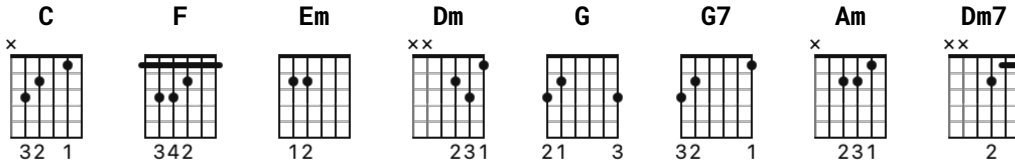

Both Sides Now Chords by Glen Campbell

Difficulty: beginner

Tuning: E A D G B E

CHORDS

Both Sides Now
Glen Campbell
written by Joni Mitchell
album The Capitol Albums Collection

Intro

```
E--0-----1--|
B--1-----1--|
G--0--0-0-----0---2--|
D--2-----3-2-3-----3--|
A--3-----3--3--|
E--3-----x--|

E--0-----1--|
B--1-----1--|
G--0--0-0-----0---2--|
D--2-----3-2-3-----3--|
A--3-----3--3--|
E--3-----x--|
```

Verse 1

```
C      F      C      F
Rows and flows of angel hair
C      Em      F      C
Ice cream castles in the air
F      Em      Dm
Feathered canyons everywhere
F      G      G7
I've looked at clouds that way
C F      C      F
Now they only block the sun
C      Em      F      C
They rain and snow on everyone
F      Em      Dm
So many things I could have done
G      G7
But clouds got in my way
```

Chorus 1

C **G** **F** **C**
 I've looked at clouds from both sides now
 F **C** **F** **C** **Em**
 From up and down and still somehow
 F **C** **F**
 It's cloud illusions I recall
 Dm **F** **G G7** **C** **F**
 I really don't know clouds at all

Verse 3

C F C F
 Tears and fears and feeling proud
C Em F C
 Say I love you right out loud
F Em Dm F
 Dreams and schemes and circus crowds
G G7
 I've looked at life that way
C F C F
 But now old friends are acting strange
C Em F C
 They shake their heads they say I've changed
F Em Dm F
 Something's lost and something's gained
Em G G7
 In living every day