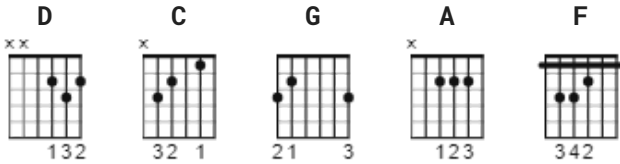

Blue On Black Chords by Kenny Wayne Shepherd

Description: Based on the studio version https://youtu.be/AKAqD2XG_XE.

Difficulty: beginner

Tuning: E A D G B E

CHORDS

[Intro]

D C G x2

[Verse 1]

D C G D C G
Night, falls and I'm alone
D C G D C G
Skin, yeah, chilled me to the bone
D C G D C G
You, turned and you ran, oh yeah
D C G D C G
Oh, slipped, right from my hand

[Chorus]

D
Hey, blue on black, tears on a river
C G
Push on a shove, it don't mean much
D
Joker on jack, match on a fire
C G
Cold on ice, a dead man's touch
D C G
Whisper on a scream, doesn't change a thing
A G
Don't bring you back...
D C G
Blue on black, oh yeah...
D C G
Blue on black...

[Verse 2]

D C G D C G
Blind, oh, now I see
D C G D C G
Truth, lies, and in between
D C G D C G
Wrong, can't be undone
D C G D C G
Oh, slipped, from the tip of your tongue

[Chorus]

D
Hey, blue on black, tears on a river
C G
Push on a shove, it don't mean much
D
Joker on jack, match on a fire
C G
Cold on ice, a dead man's touch
D C G
Whisper on a scream, doesn't change a thing
A G
Don't bring you back, yeah...
D C G
Blue on black, oh...
D C G
Blue on black, oh... yeah

[Instrumental]

D C G x6
F G F G

[Chorus]

D
Blue on black, tears on a river
C G
Push on a shove, it don't mean much
D
Joker on jack, match on a fire
C G
Cold on ice, it's a dead man's touch
D C G
Whisper on a scream, doesn't change a thing
A G
Don't bring you baaaaaaack
D C G
Blue on black, oh yeah
D C G
Blue on black