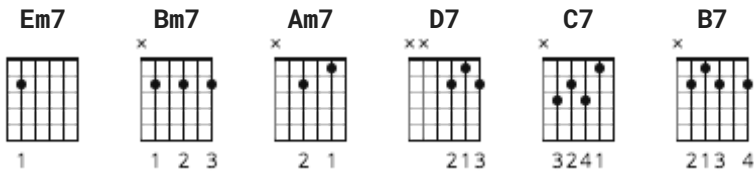

Black Magic Woman Chords by Fleetwood Mac

Difficulty: intermediate

Tuning: E A D G B E

CHORDS

[Verse 1]

Em7 **Bm7**
I got a black magic woman, I got a black magic woman
Em7 **Am7**
I got a black magic woman got me so blind I can't see
Em7 **D7** **C7** **B7** **Em7**
That she's a black magic woman she's tryin' to make a devil out of me

[Verse 2]

Em7 **Bm7**
Don't turn your back on me baby, Don't turn your back on me baby
Em7 **Am7**
Yes, don't turn your back on me baby, stop messin' around with your tricks
Em7 **D7** **C7** **B7** **Em7**
Don't turn your back on me baby you just might pick up my magic sticks

[Verse 3]

Em7 **Bm7**
Got your spell on me baby, got your spell on me baby
Em7 **Am7**
Got your spell on me baby turnin' my heart into stone
Em7 **D7** **C7** **B7** **Em7**
I need you so bad magic woman I can't leave you alone