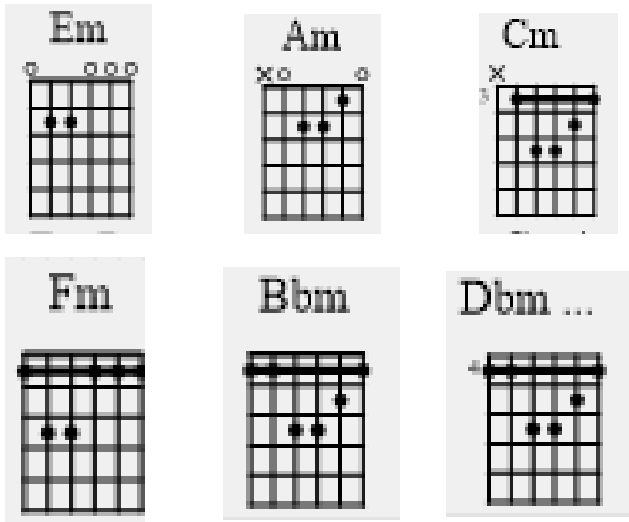

Top E string fret sequence: **E F F#/Gb G G#/Ab A A#/Bb B C C#/Db D D#/Eb E**

1 2 3 4 5 6 7 8 9 10 11 12

MAJOR CHORDS

MINOR CHORDS

All I Have To Do Is Dream