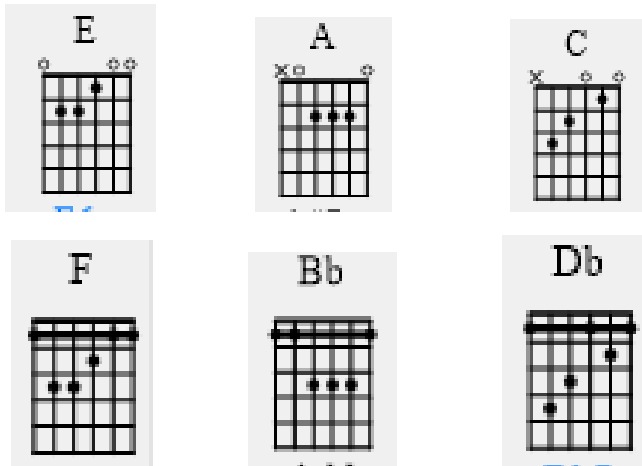

Top E string fret sequence: **E F F#/Gb G G#/Ab A A#/Bb B C C#/Db D D#/Eb E**

1 2 3 4 5 6 7 8 9 10 11 12

MAJOR CHORDS

MINOR CHORDS

All I Have To Do Is Dream